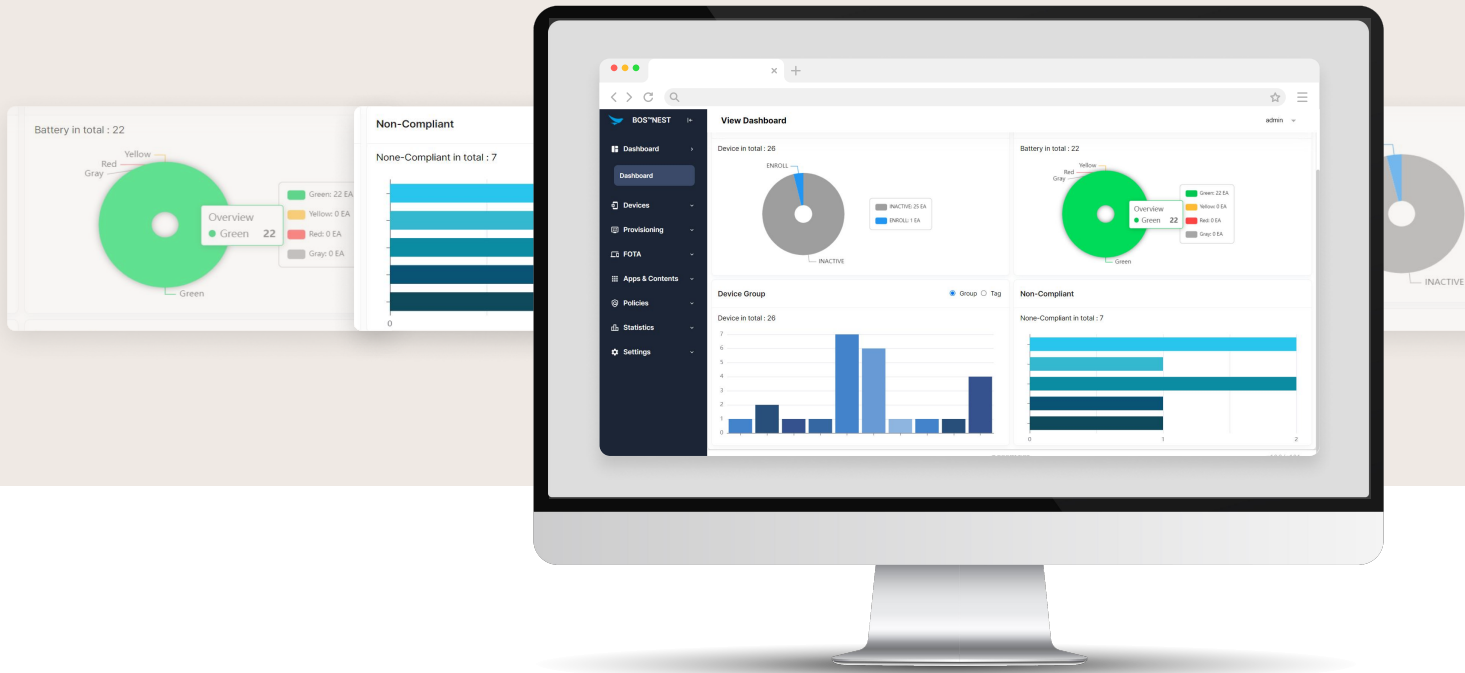

BOS™ NEST

Configure and Control Mobile Devices in one single Interface

✓ BOS™ NEST is a comprehensive solution that addresses the management, configuration, and security of all mobile devices within an organization, encompassing company-owned devices. Going beyond traditional device management, it supports various device management and support features such as device access control, device group management, device status overview, etc.

Various Features for Customers

Device Control

BOS™ NEST help users to remotely control devices for checking and solving problems without visiting the actual location.

Manage & Configure

BOS™ NEST provides Status of the device at a glance, able to simply view and identify the deployed devices by site and group.